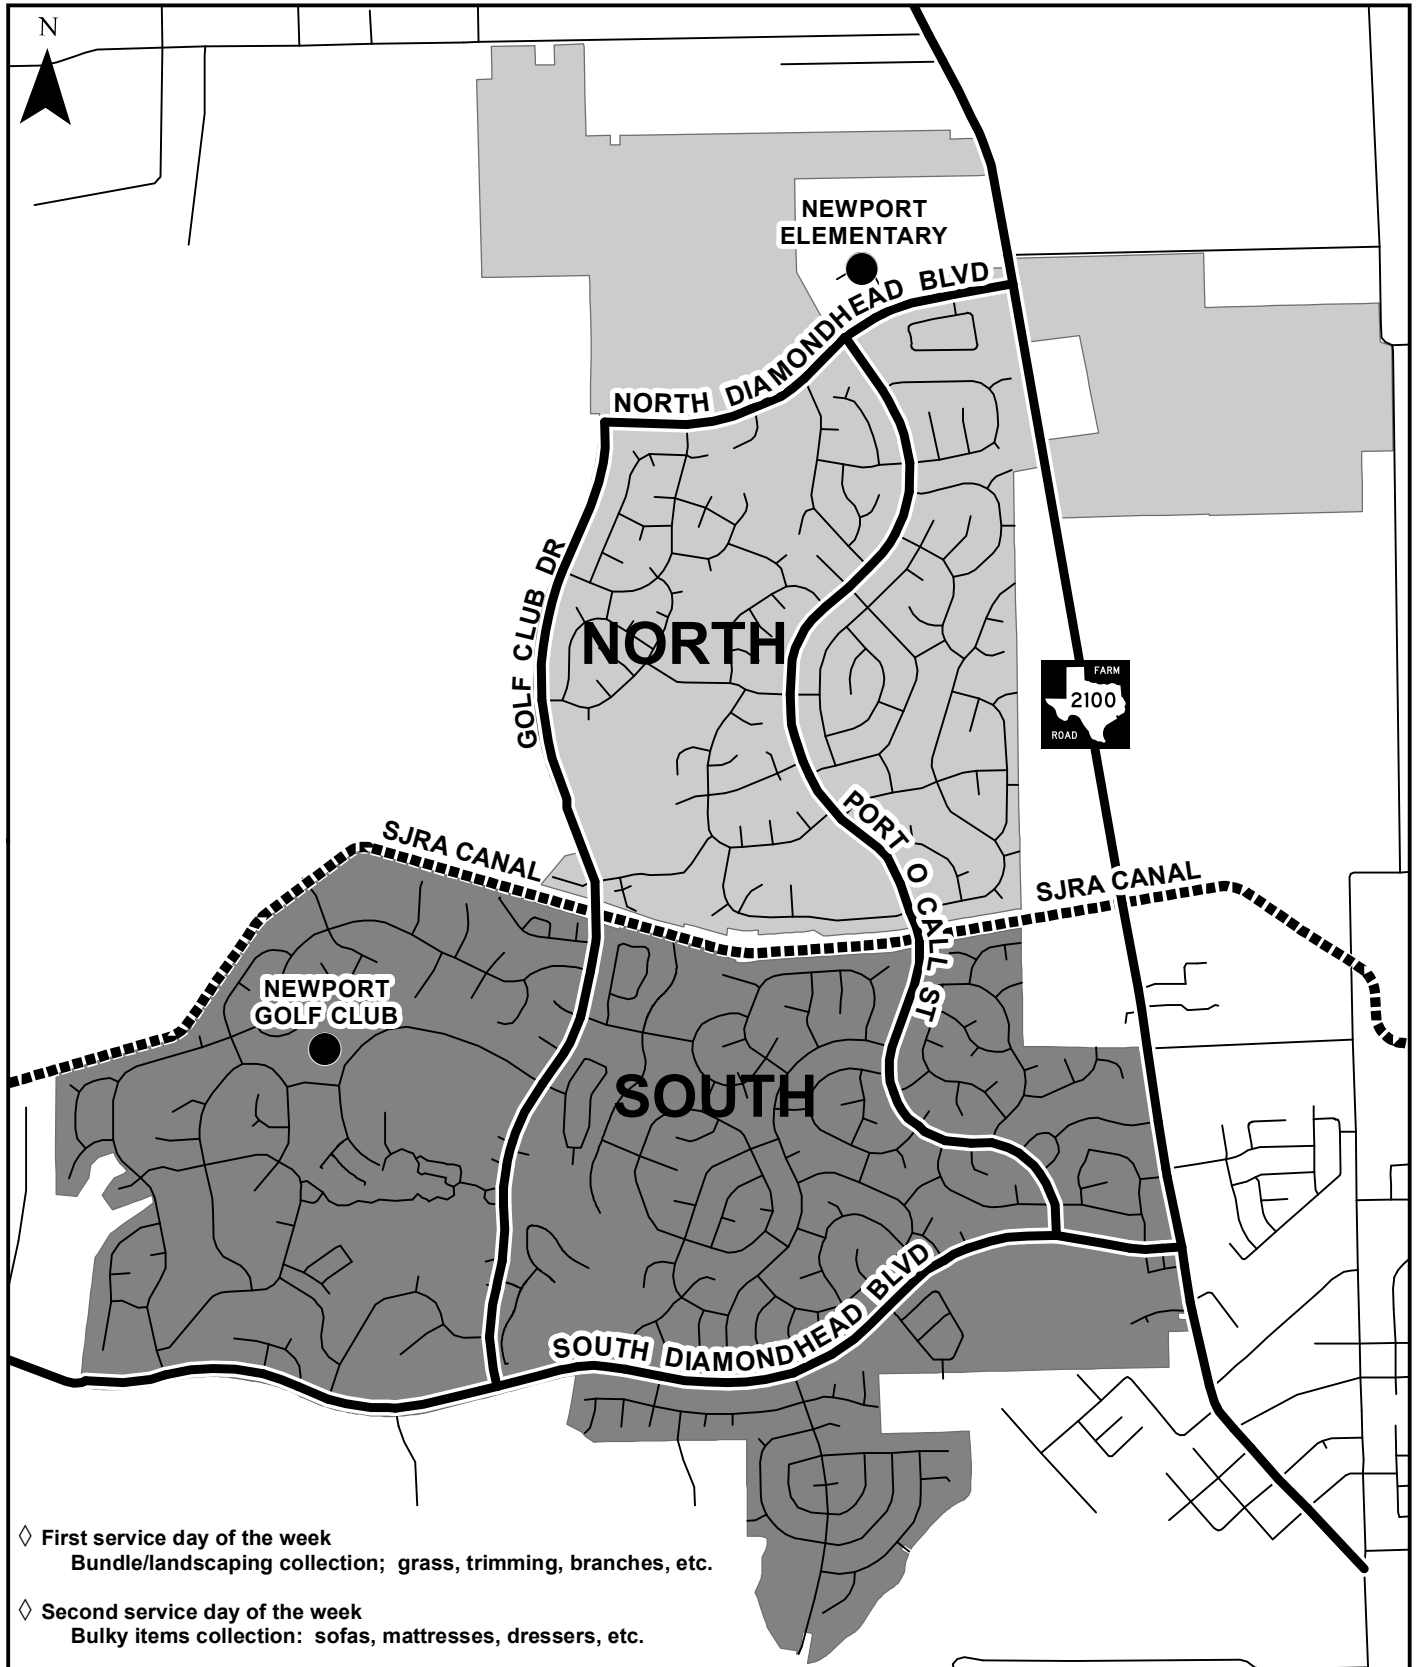

NEWPORT M.U.D. TRASH SERVICE SCHEDULE

- ◇ First service day of the week
Bundle/landscaping collection; grass, trimming, branches, etc.
- ◇ Second service day of the week
Bulky items collection: sofas, mattresses, dressers, etc.

TRASH SERVICE DAY	
	NORTH - TUESDAY AND FRIDAY SERVICE
	SOUTH - MONDAY AND THURSDAY SERVICE